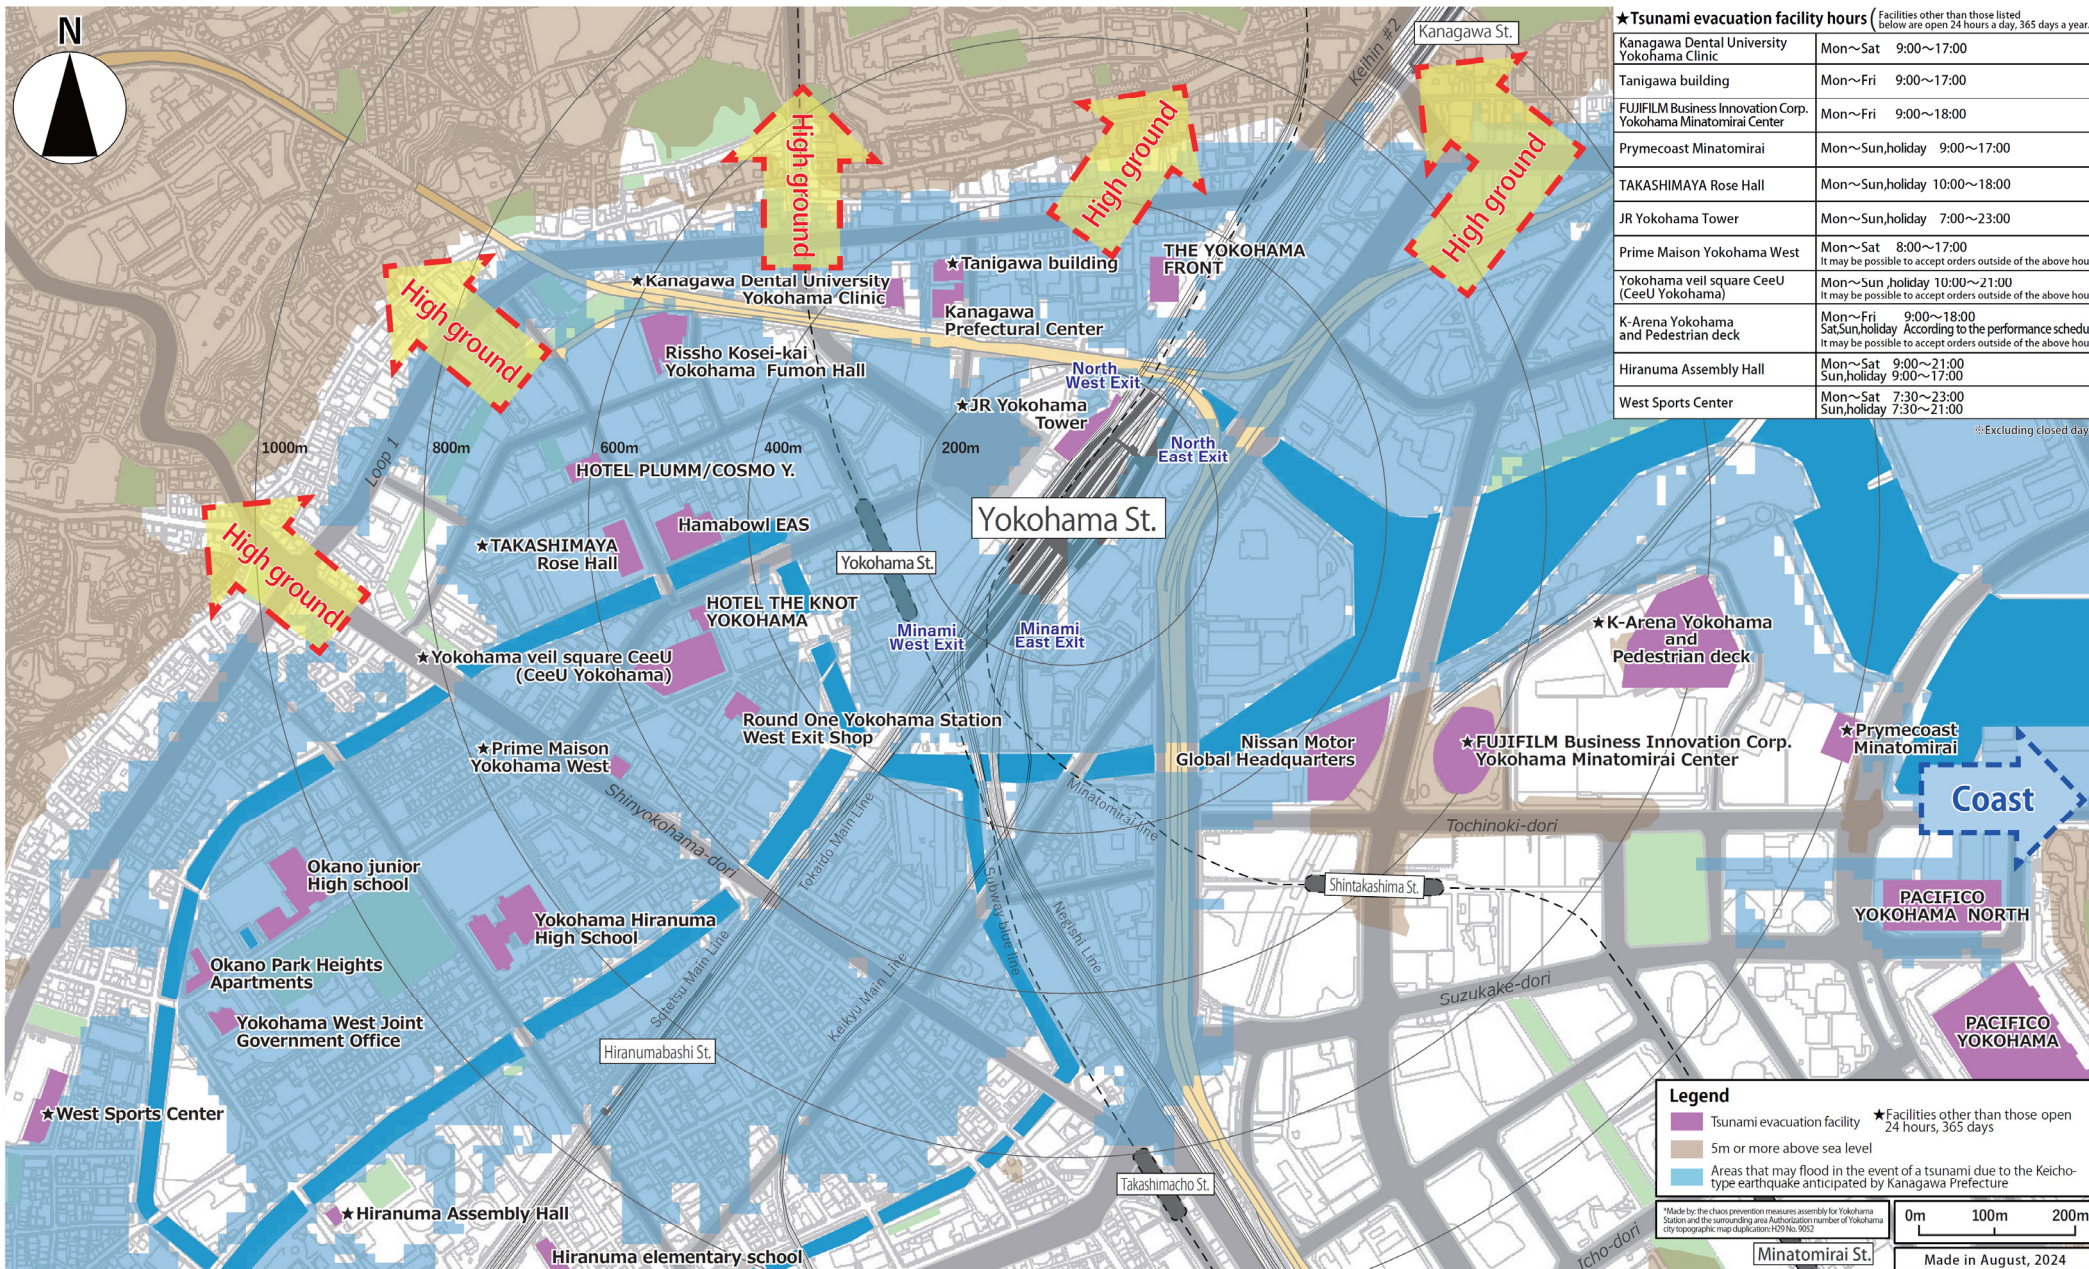

Tsunami evacuation map for Yokohama Station and the surrounding area

~ Evacuate quicker and higher! ~

This map shows where to evacuate to remain safe when a tsunami warning is issued.

- Evacuate immediately if you feel major shaking due to an earthquake or receive a warning notification for a tsunami etc.
- Evacuate to an area at least 5 meters above sea level, a tsunami evacuation facility, or the highest floor of a reinforced concrete building or other sturdy building with at least 3 floors.
(A tsunami evacuation facility is a building designated as a place of refuge when a tsunami warning is issued.)

★ Tsunami evacuation facility hours (Facilities other than those listed below are open 24 hours a day, 365 days a year.)

Kanagawa Dental University Yokohama Clinic	Mon~Sat	9:00~17:00
Tanigawa building	Mon~Fri	9:00~17:00
FUJIFILM Business Innovation Corp. Yokohama Minatomirai Center	Mon~Fri	9:00~18:00
Prymeoast Minatomirai	Mon~Sun, holiday	9:00~17:00
TAKASHIMAYA Rose Hall	Mon~Sun, holiday	10:00~18:00
JR Yokohama Tower	Mon~Sun, holiday	7:00~23:00
Prime Maison Yokohama West	Mon~Sat	8:00~17:00 It may be possible to accept orders outside of the above hours
Yokohama veil square CeeU (CeeU Yokohama)	Mon~Sun, holiday	10:00~21:00 It may be possible to accept orders outside of the above hours
K-Arena Yokohama and Pedestrian deck	Mon~Fri	9:00~18:00 Sat, Sun, holiday According to the performance schedule It may be possible to accept orders outside of the above hours
Hiranuma Assembly Hall	Mon~Sat	9:00~21:00 Sun, holiday 9:00~17:00
West Sports Center	Mon~Sat	7:30~23:00 Sun, holiday 7:30~21:00

※ Excluding closed days

Legend

 Tsunami evacuation facility	★ Facilities other than those open 24 hours, 365 days
 5m or more above sea level	
 Areas that may flood in the event of a tsunami due to the Keicho-type earthquake anticipated by Kanagawa Prefecture	